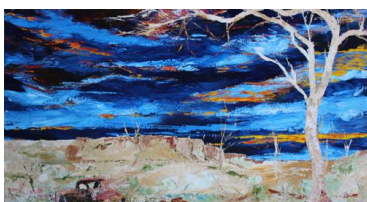

2105 mm (W) x 1000 mm (H)

\$5440

Flash Mob

by Banx

Acrylics on canvas

1300 mm x 1100 mm

\$3850

Garnet Sky

By Banx

Acrylics on canvas

2000 mm x 900 mm

\$4290

Road to Nowhere 2

by Banx

acrylics on canvas

1500 mm x 800 mm

\$3300

Wilderness by Banx
Acrylics on canvas
1500 mm x 1000 mm
\$3795

**Beautiful One Day
by Anne McLeay**
acrylics on canvas
1400 mm x 1000 mm
\$1870

**Icebreaker
by Banx**
Acrylics on canvas
2150 mm x 1000 mm
\$5440